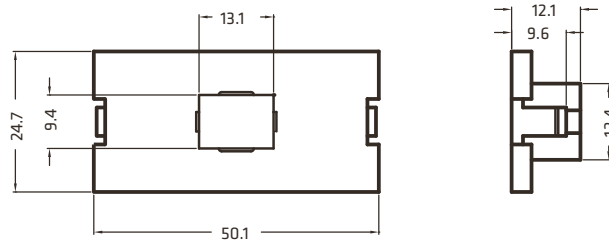

Snap-In Module

Network & Fiber Snap-In Modules

ODIRJ

1" RJ45 Keystone Jack Snap-In Module

- Fits 10G Surface Mount Box
- RoHS Compliant

ODIRJ	1" RJ45 keystone jack snap-in module	Snap-in, RJ45 keystone jack
-------	--------------------------------------	-----------------------------

ODILCSC

1" Snap-In Module, Single Keystone Adapter

- Fits Fiber Surface Mount Box
- RoHS Compliant

ODILCSC	1" SC & LC fiber snap-in module	Snap-in, SC/LC Fiber
---------	---------------------------------	----------------------