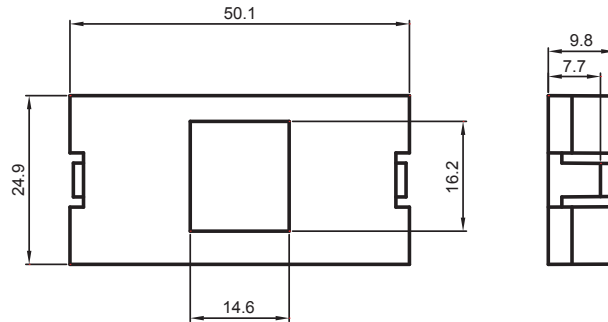

Snap-In Module

Network & Fiber Snap-In Modules

ODIRJ

1" RJ45 Keystone Jack Snap-In Module

- Fits 10G Surface Mount Box
- RoHS Compliant

ODIRJ	1" RJ45 keystone jack snap-in module	Snap-in, RJ45 keystone jack
-------	--------------------------------------	-----------------------------

ODILCSC

1" Snap-In Module, Single Keystone Adapter

- Fits Fiber Surface Mount Box
- RoHS Compliant

ODILCSC	1" SC & LC fiber snap-in module	Snap-in, SC/LC Fiber
---------	---------------------------------	----------------------