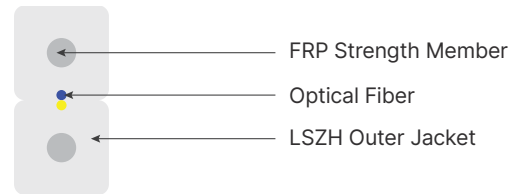

Features

- Robust and lightweight
- Colour coded fibers for easy identification
- LSZH jacket for indoor use
- Suitable for TM Unifi applications